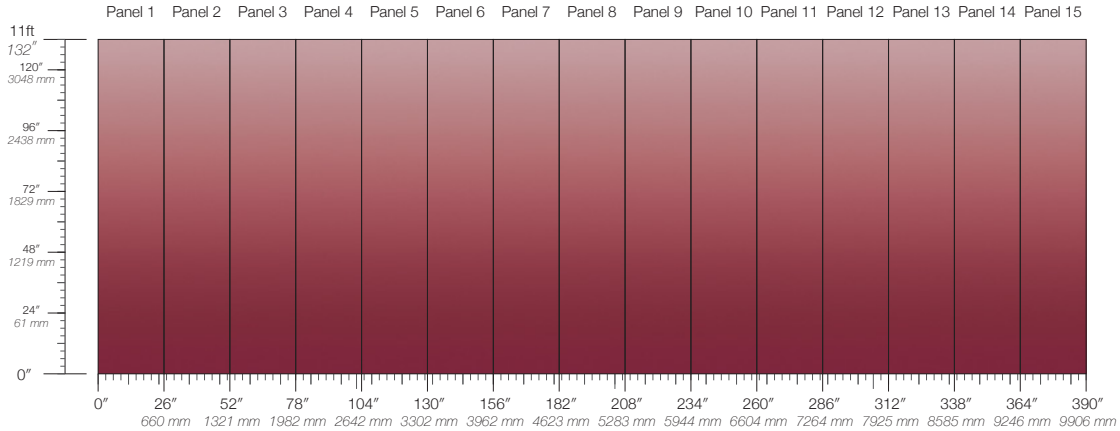

Aurora Flush

Suitable for residential and some commercial projects

COLOR

Flush

STOCK

Made to order

MAINTENANCE

Water-based cleanser

CONTACT

sales@calicowallpaper.com
+1 718 243 1705
57 Lispenard Street
New York, NY 10013 USA

ITEM

1184

LEAD TIME

4 weeks to print

ENVIRONMENTAL

FSC Certified Content

CONTENT

Clay-Coated Paper

MINIMUM

1 panel

SPECS

100% Cellulose face
Non-woven backing
7.1 oz per linear yard
117 g per linear meter
Smooth surface texture

DISCLAIMER

Refer to our website to see the full mural artwork. Reference the physical sample for color and texture. Panel maps represent mural artwork only.

PANEL WIDTH

26" / 661 mm trimmed

PRICE

Available upon request

PANEL HEIGHT

132" / 3353 mm standard
192" / 4877 mm extended

ORIGIN

USA

TESTING

(US) ASTM E84 Adhered Class A

REPEAT

Non-repeating

DETAILS

Custom options available