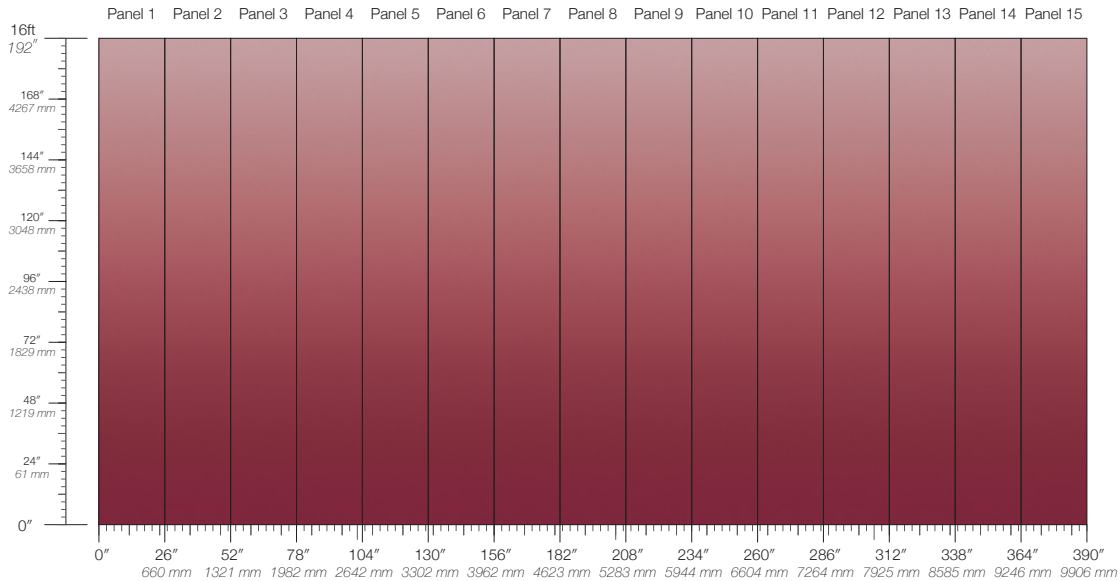

Aurora Flush

Suitable for residential and some commercial projects

COLOR

Flush

STOCK

Made to order

MAINTENANCE

Water-based cleanser

CONTACT

sales@calicowallpaper.com
+1 718 243 1705
57 Lispenard Street
New York, NY 10013 USA

ITEM

1184

LEAD TIME

4 weeks to print

ENVIRONMENTAL

FSC Certified Content

CONTENT

Clay-Coated Paper

MINIMUM

1 panel

SPECS

100% Cellulose face
Non-woven backing
7.1 oz per linear yard
117 g per linear meter
Smooth surface texture

DISCLAIMER

Refer to our website to see the full mural artwork. Reference the physical sample for color and texture. Panel maps represent mural artwork only.

PANEL WIDTH

26" / 661 mm trimmed

PRICE

Available upon request

PANEL HEIGHT

132" / 3353 mm standard
192" / 4877 mm extended

ORIGIN

USA

TESTING

(US) ASTM E84 Adhered Class A

REPEAT

Non-repeating

DETAILS

Custom options available